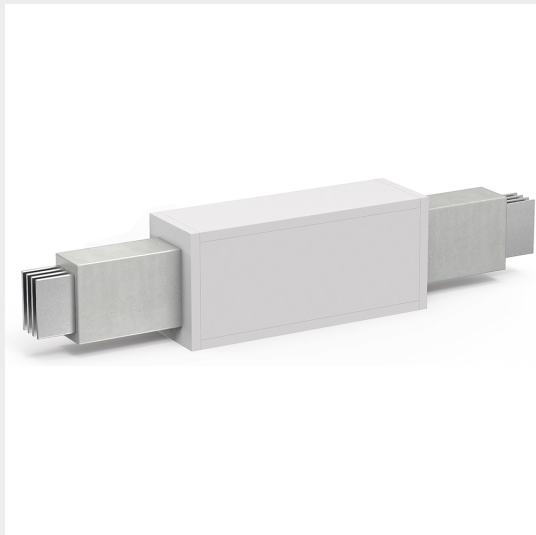

BTICINO &gt; ZUCCHINI busbar &gt; High power busbar &gt; RCP resin busbar IP68 &gt; Fire barrier

## 65EFB07R

External flame barrier for RCP busbar (AL 2000A)