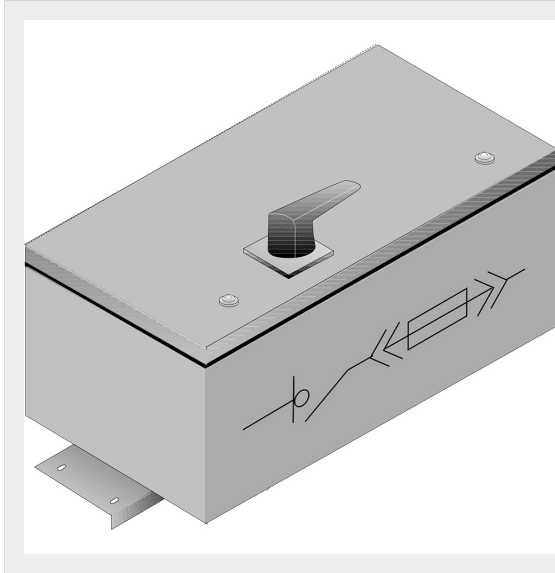

BTICINO > ZUCCHINI busbar > SCP Supercompact > Tap-off boxes

65391863P

Bolt-on tap-off box for SCP with disconnect switch AC23A and fuse carrier Type NH 4 da 1000A - In= 3200-4000A (Al/Cu)

Technical features

Protection index	IP55
Standard reference	CEI EN 61439-6
Rated voltage	1000V
Rated current	3200-4000A
Series	SCP

Documentation

[Instructions Sheet](#)

[Busbar catalogue](#)