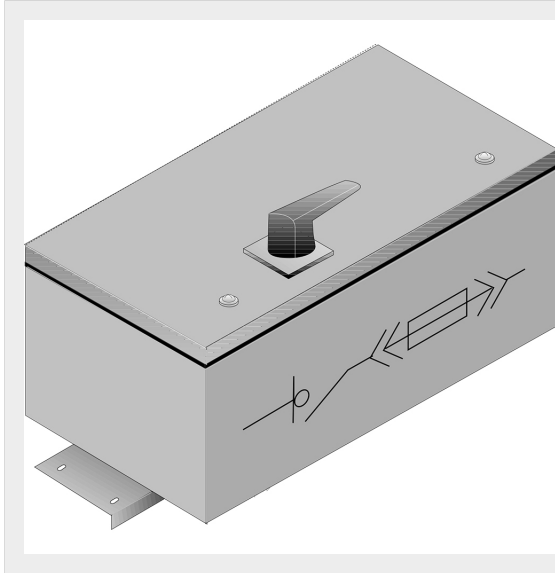

BTICINO > ZUCCHINI busbar > High power busbar > SCP Supercompact > Tap-off boxes

65391853P

Bolt-on tap-off box for SCP with disconnecter switch AC23A and fuse carrier Type NH 4 da 800A - In= 3200-4000A (Al/Cu)

Technical features

Brand	BTicino
Standard reference	CEI EN 61439-6
Rated voltage	1000V
Rated current	3200-4000A
Protection index	IP55
Series	SCP

Documentation

 [Instruction Sheet](#)

 [Busbar catalogue](#)