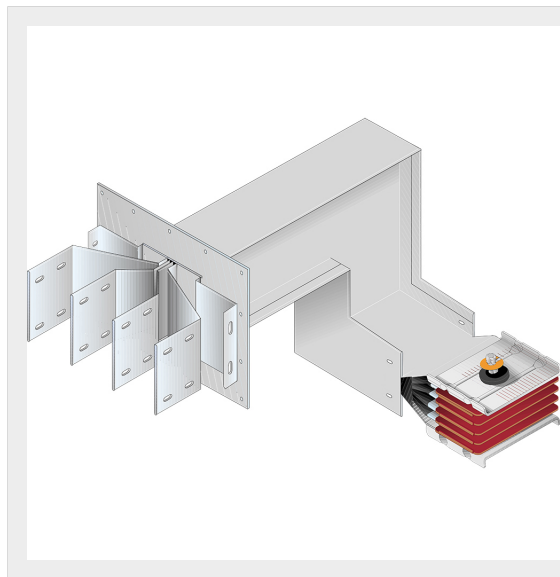

BTICINO > ZUCCHINI busbar > High power busbar > SCP Supercompact > Connection interface with vertical + horizontal elbow

65391575P

Busbar outlet element with vertical + horizontal elbow for busbar SCP - Type 8 Cu - In= 3200A - double bar

Technical features

Brand	BTicino
Standard reference	CEI EN 61439-6
Rated voltage	1000Va.c.
Rated current	3200A
Protection index	IP55
Series	SCP

Documentation

 [Busbar catalogue](#)