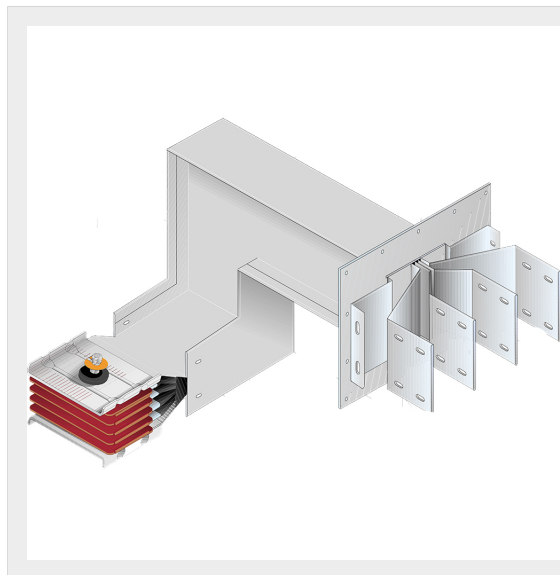

BTICINO &gt; ZUCCHINI busbar &gt; High power busbar &gt; SCP Supercompact &gt; Connection interface with vertical + horizontal elbow

**65391556P**

Busbar outlet element with vertical + horizontal elbow for busbar SCP - Type 6 Cu - In= 4000A - double bar

## Technical features

Brand	BTicino
Standard reference	CEI EN 61439-6
Rated voltage	1000Va.c.
Rated current	4000A
Protection index	IP55
Series	SCP