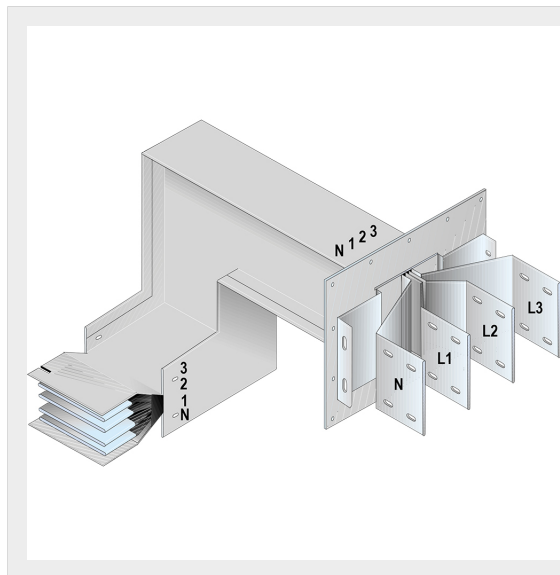

BTICINO > ZUCCHINI busbar > High power busbar > SCP Supercompact > Connection interface with vertical + horizontal elbow

**65391518P**

Busbar outlet element with vertical + horizontal elbow for busbar SCP - Type 2 Cu - In= 5000A - double bar

Technical features

Brand	BTicino
Standard reference	CEI EN 61439-6
Rated voltage	1000Va.c.
Rated current	5000A
Protection index	IP55
Series	SCP

Documentation

 [Busbar catalogue](#)