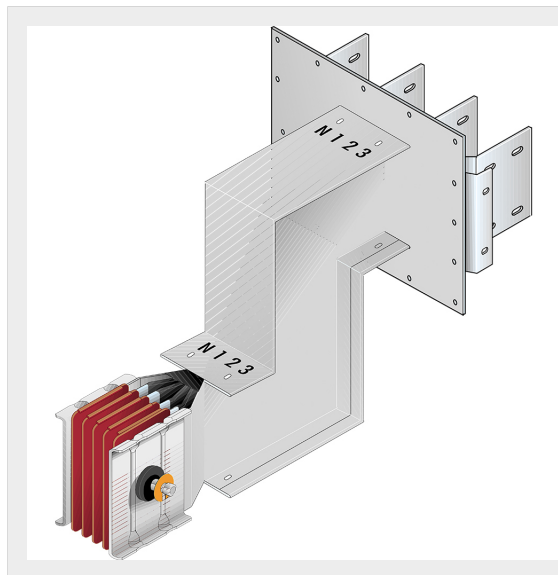

BTICINO > ZUCCHINI busbar > High power busbar > SCP Supercompact > Connection interface with double vertical elbow

65391478P

Busbar outlet element with double vertical elbow for busbar SCP
- Type 4 Cu - In= 5000A - double bar

Technical features

Brand	BTicino
Standard reference	CEI EN 61439-6
Rated voltage	1000Va.c.
Rated current	5000A
Protection index	IP55
Series	SCP

Documentation

 [Busbar catalogue](#)