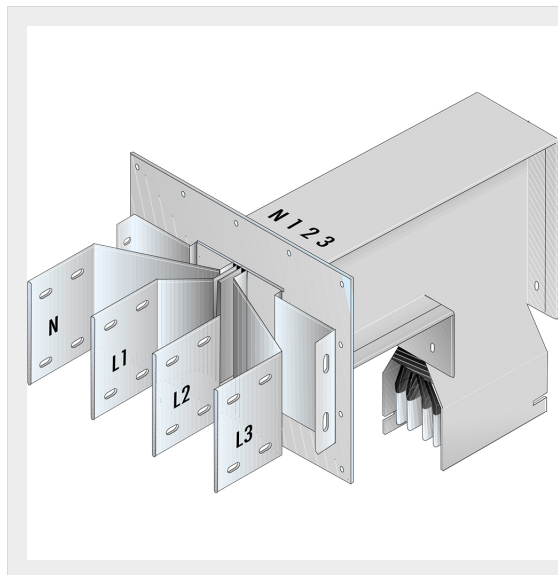

BTICINO > ZUCCHINI busbar > High power busbar > SCP Supercompact > Connection interface with vertical elbow

**65391405P**Busbar outlet element with vertical elbow for busbar SCP - Type
1 Cu - In= 3200A - double bar

Technical features

Brand	BTicino
Standard reference	CEI EN 61439-6
Rated voltage	1000Vac
Rated current	3200A
Protection index	IP55
Series	SCP

Documentation

 [Busbar catalogue](#)