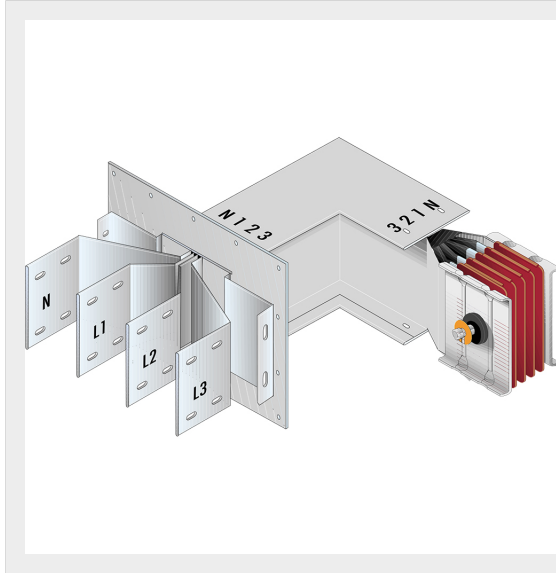

BTICINO > ZUCCHINI busbar > SCP Supercompact > Connection interface with horizontal elbow

## 65391328P

Busbar outlet element with horizontal elbow for busbar SCP - Type 3 Cu - In= 5000A - double bar