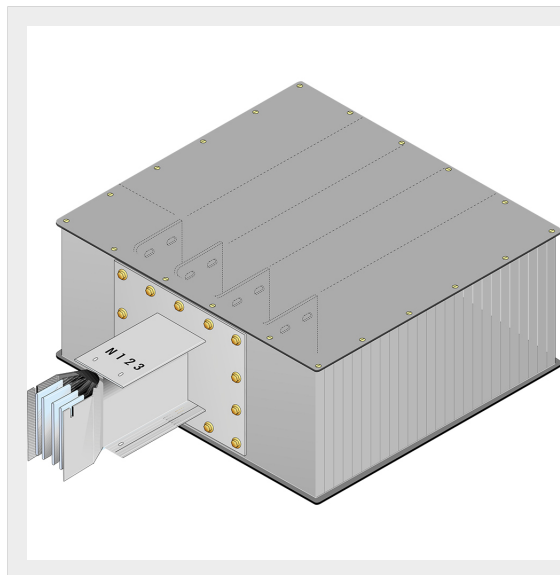

BTICINO &gt; ZUCCHINI busbar &gt; High power busbar &gt; SCP Supercompact &gt; Headboard power supply boxes

**65391108P**

Head supply tap-off box (right) SCP Cu - In= 5000A - double bar

## Technical features

Brand	BTicino
Standard reference	CEI EN 61439-6
Rated voltage	1000Va.c.
Rated current	5000A
Protection index	IP55
Series	SCP