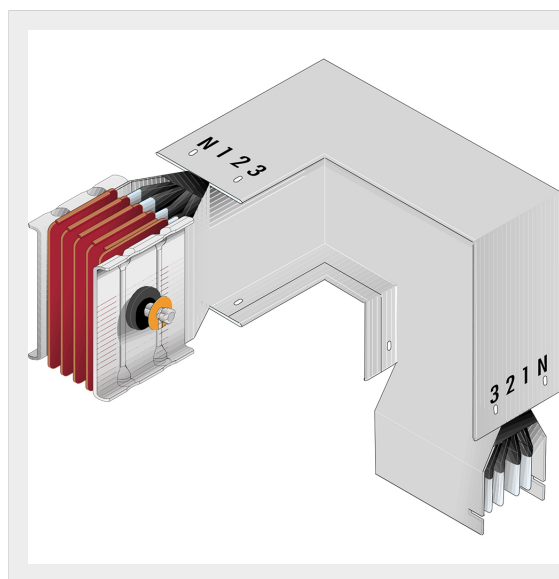

> SCP Supercompact > Double horizontal + vertical elbows

65390605P

Double horizontal + vertical elbows SCP - Type 1 Cu - In= 3200A
- double bar

Technical features

Brand	BTicino
Standard reference	CEI EN 61439-6
Rated voltage	1000Vac
Rated current	3200A
Protection index	IP55
Series	SCP

We, BTicino S.p.A Viale Borri 231 21100 Varese (Italy), declare that all items listed in BTicino catalogues, have been manufactured in compliance with the principal elements of safety objectives of European Directive said LVD: 2014/35/EU: 26 February 2014 and, where requested, also in compliance with essential protection requirements of electromagnetic compatibility according to European Directive 2014/30/EU: 26 February 2014, and/or where requested also in compliance with 1995/5/CE: 9 March 1999 "R&TTE" or where requested also in compliance with 2014/53/EU: 16 April 2014 "RED". BTicino S.p.A. products are in compliance with the standard published by the International Electrotechnical Commission (IEC). The compliance can be proved by Certificates issued by organizations recognized by IEC according to the CB-scheme. Our items comply with relevant European Product- Standards and show, whether provided, CE marking, they have been constructed in accordance with good engineering practice in safety matters in force in the Community, they do not endanger the safety of persons, domestic animals or property when properly installed and maintained and used in applications for which they were made.