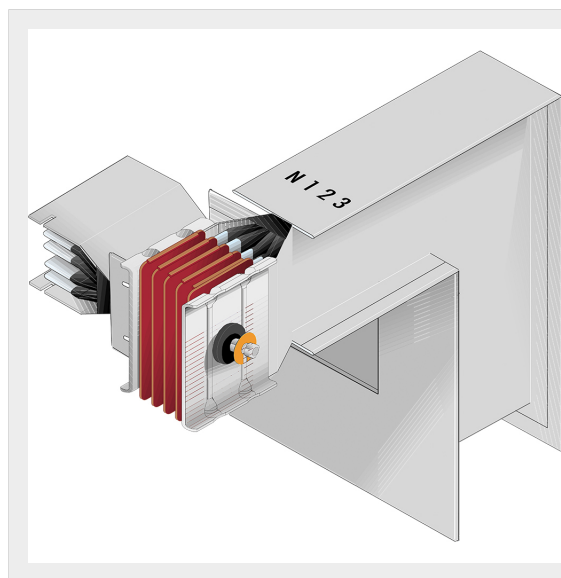

BTICINO &gt; ZUCCHINI busbar &gt; High power busbar &gt; SCP Supercompact &gt; Double vertical + horizontal elbows

**65390516P**Double vertical + horizontal elbows SCP - Type 2 Cu - In= 4000A  
- double bar

## Technical features

Brand	BTicino
Standard reference	CEI EN 61439-6
Rated voltage	1000Vac
Rated current	4000A
Protection index	IP55
Series	SCP