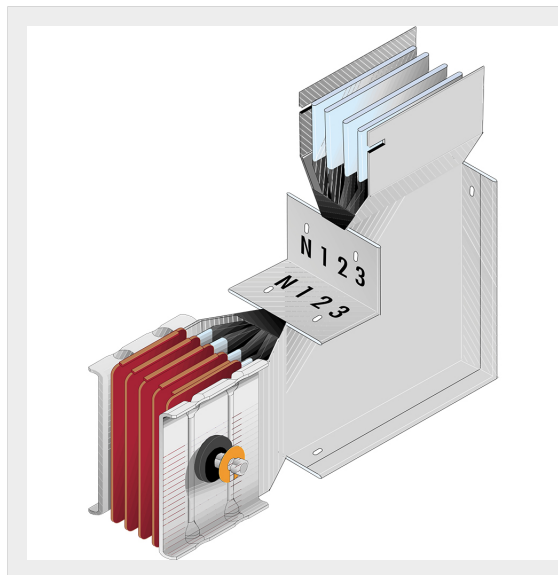

BTICINO &gt; ZUCCHINI busbar &gt; SCP Supercompact &gt; Vertical elbows

65390438P

Vertical elbow (left) SCP - Type 1 - special Cu - In= 5000A - double bar

## Technical features

Protection index	IP55
Standard reference	CEI EN 61439-6
Rated voltage	1000V
Rated current	5000A
Series	SCP