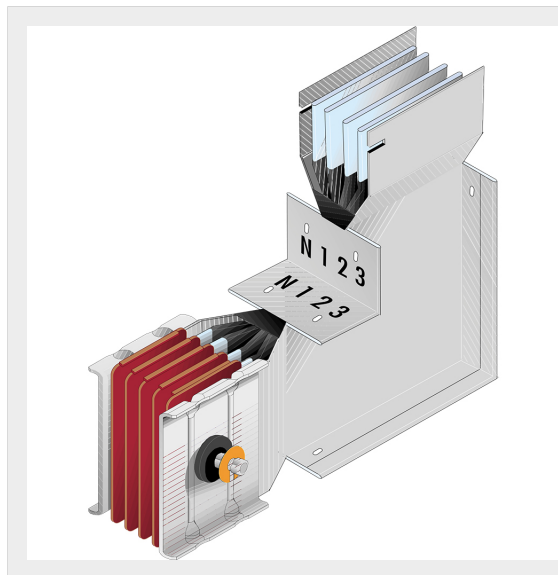

BTICINO > ZUCCHINI busbar > High power busbar > SCP Supercompact > Vertical elbows

**65390418P**

Vertical elbow (left) SCP - Type 1 - Standard Cu - In= 5000A - double bar

Technical features

Brand	BTicino
Standard reference	CEI EN 61439-6
Rated voltage	1000Vac
Rated current	5000A
Protection index	IP55
Series	SCP