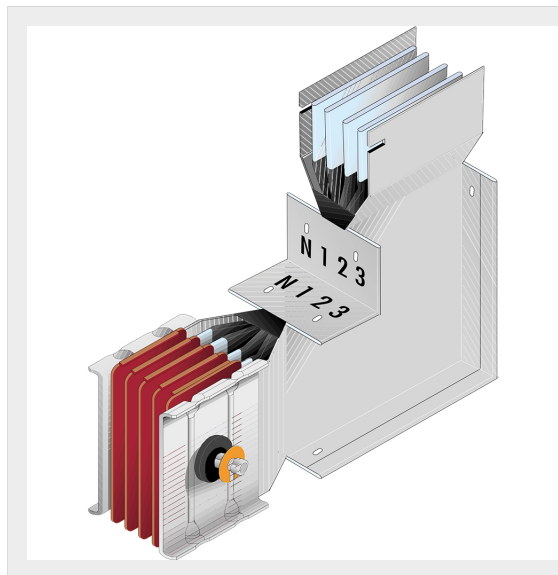

BTICINO > ZUCCHINI busbar > High power busbar > SCP Supercompact > Vertical elbows

**65390416P**

Vertical elbow (left) SCP - Type 1 - Standard Cu - In= 4000A - double bar

Technical features

| | |
|--------------------|----------------|
| Brand | BTicino |
| Standard reference | CEI EN 61439-6 |
| Rated voltage | 1000Vac |
| Rated current | 4000A |
| Protection index | IP55 |
| Series | SCP |