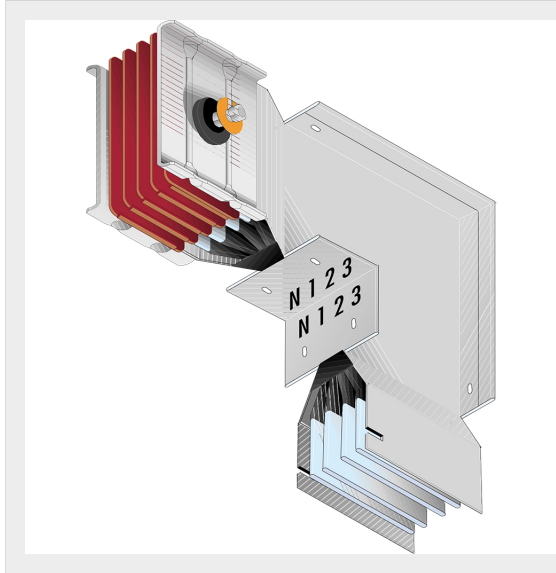

BTICINO &gt; ZUCCHINI busbar &gt; SCP Supercompact &gt; Vertical elbows

65390406P

Vertical elbow (right) SCP - Type 2 - Standard Cu - In= 4000A - double bar

## Technical features

Protection index	IP55
Standard reference	CEI EN 61439-6
Rated voltage	1000V
Rated current	4000A
Series	SCP