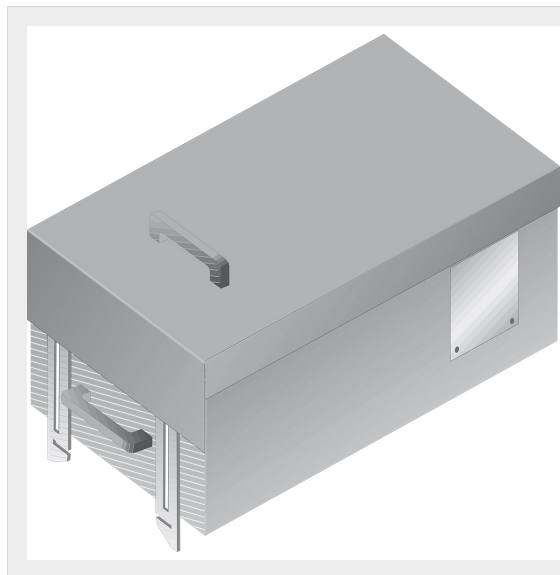

BTICINO > ZUCCHINI busbar > High power busbar > SCP Supercompact > Tap-off boxes

65285053P

Tap-off box for SCP with disconnecter switch AC23A and fuse carrier Type NH 0 da 160A

Technical features

| | |
|--------------------|----------------|
| Brand | BTicino |
| Standard reference | CEI EN 61439-6 |
| Rated voltage | 1000Vac |
| Rated current | 160A |
| Protection index | IP55 |
| Series | SCP |