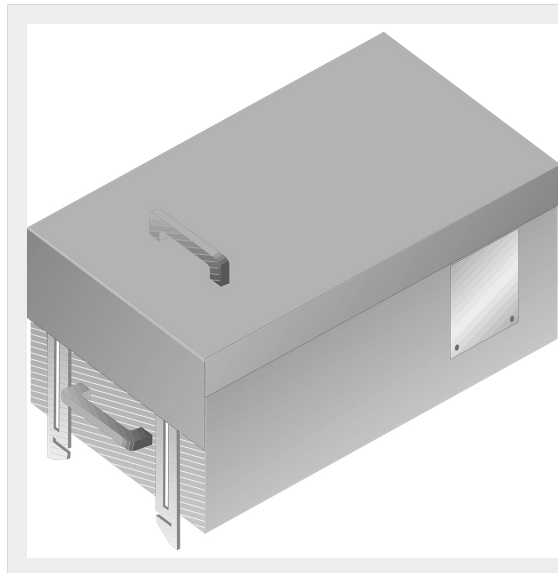

BTICINO > ZUCCHINI busbar > SCP Supercompact > Tap-off boxes

65285053P

Tap-off box for SCP with disconnecter switch AC23A and fuse carrier Type NH 0 da 160A

Technical features

| | |
|--------------------|----------------|
| Protection index | IP55 |
| Standard reference | CEI EN 61439-6 |
| Rated voltage | 1000V |
| Rated current | 160A |
| Series | SCP |