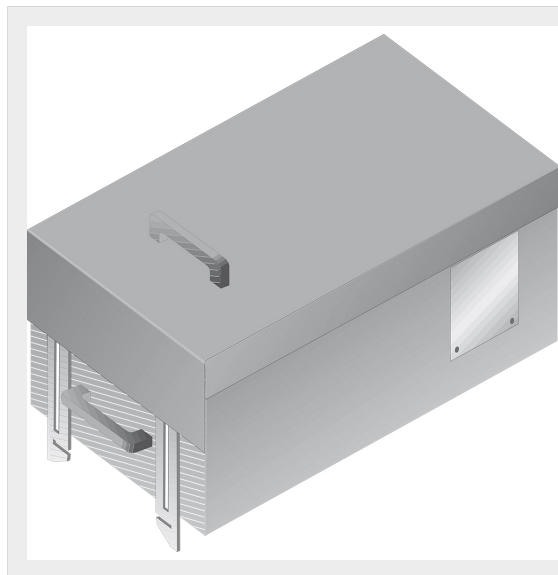

BTICINO > ZUCCHINI busbar > SCP Supercompact > Tap-off boxes

## 65285031P

Tap-off box for SCP with fuse carrier base Type CH 22 da 63A

### Technical features

Protection index	IP55
Standard reference	CEI EN 61439-6
Rated voltage	1000V
Rated current	63A
Series	SCP