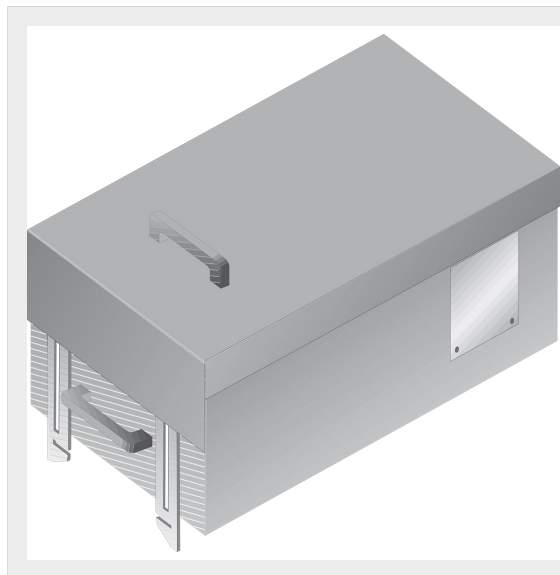

BTICINO > ZUCCHINI busbar > High power busbar > SCP Supercompact > Tap-off boxes

65285012P

Tap-off box for SCP empty to complete with circuit breakers - In=125A

Technical features

| | |
|--------------------|----------------|
| Brand | BTicino |
| Standard reference | CEI EN 61439-6 |
| Rated voltage | 1000Vac |
| Rated current | 125A |
| Protection index | IP55 |
| Series | SCP |