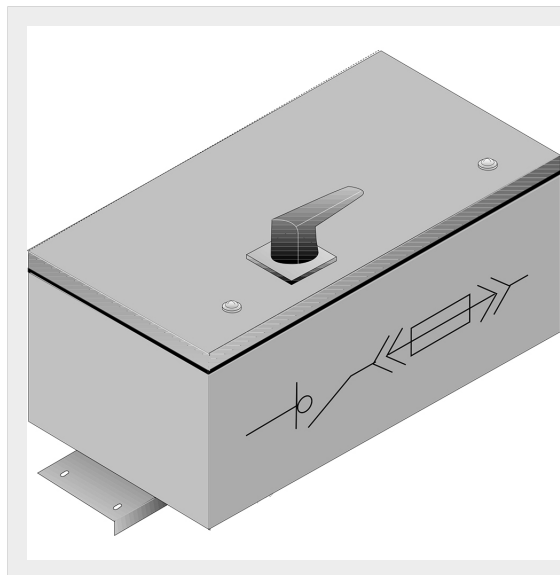

BTICINO > ZUCCHINI busbar > High power busbar > SCP Supercompact > Tap-off boxes

65281854P

Bolt-on tap-off box for SCP with disconnecter switch AC23A and fuse carrier Type NH 4 da 800A - In= 2000-2500A (Al/Cu)

Technical features

Brand	BTicino
Standard reference	CEI EN 61439-6
Rated voltage	1000V
Rated current	2000-2500A
Protection index	IP55
Series	SCP

Documentation

 [Busbar catalogue](#)