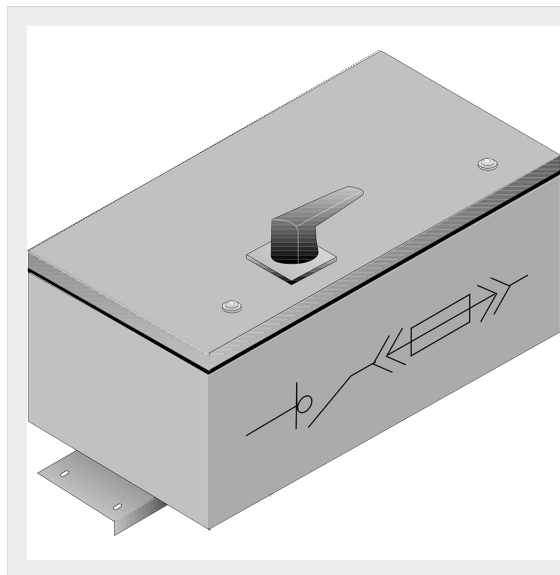

BTICINO &gt; ZUCCHINI busbar &gt; High power busbar &gt; SCP Supercompact &gt; Tap-off boxes

## 65281821P

Bolt-on tap-off box for SCP with disconnecter switch AC23A and fuse carrier Type NH 1 da 250A - In= 630-1250A (Al/Cu)