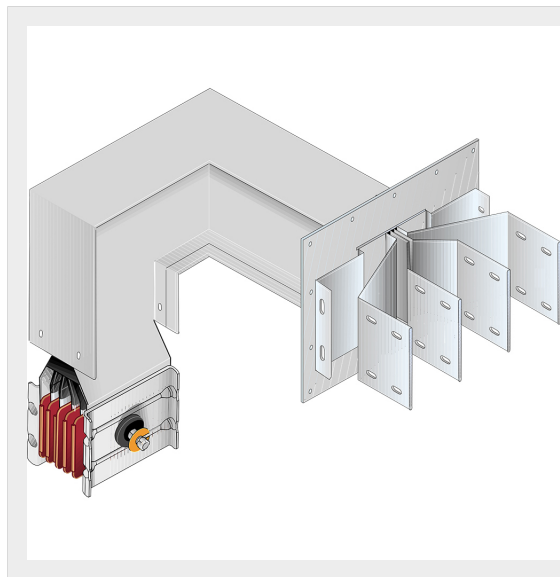

BTICINO > ZUCCHINI busbar > High power busbar > SCP Supercompact > Connection interface with horizontal + vertical elbow

**65281661P**

Busbar outlet element with horizontal + vertical elbow for busbar SCP - Type 7 Cu - In= 1000A

Technical features

Brand	BTicino
Standard reference	CEI EN 61439-6
Rated voltage	1000Vac
Rated current	1000A
Protection index	IP55
Series	SCP

Documentation

 [Busbar catalogue](#)