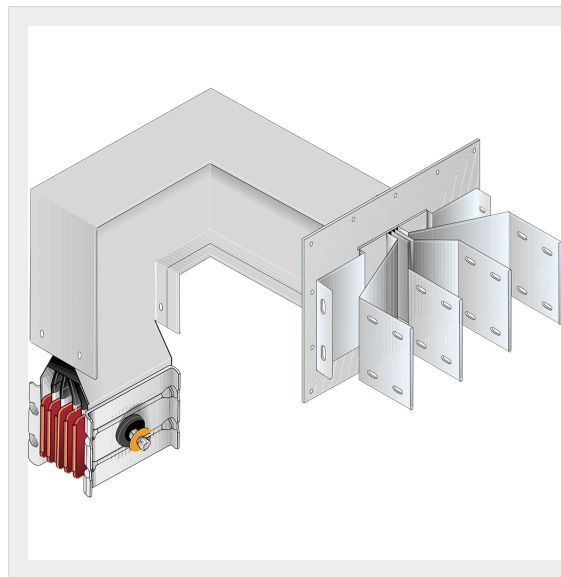

BTICINO > ZUCCHINI busbar > SCP Supercompact > Connection interface with horizontal + vertical elbow

65281650P

Busbar outlet element with horizontal + vertical elbow for busbar SCP - Type 6 Cu - In= 800A

## Technical features

Protection index	IP55
Standard reference	CEI EN 61439-6
Rated voltage	1000V
Rated current	800A
Series	SCP