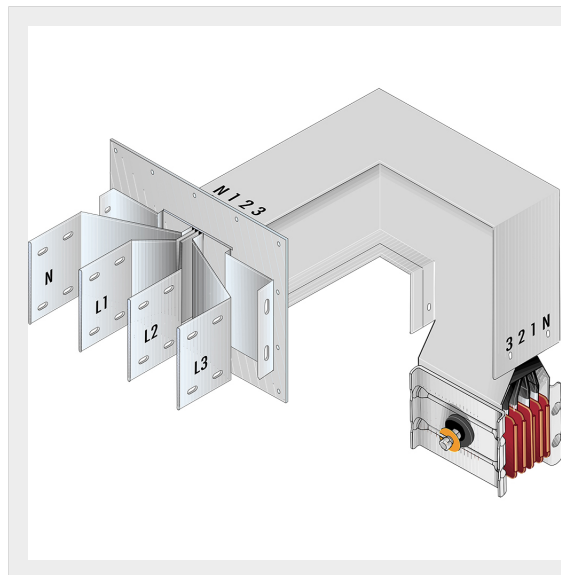

BTICINO > ZUCCHINI busbar > High power busbar > SCP Supercompact > Connection interface with horizontal + vertical elbow

**65281646P**

Busbar outlet element with horizontal + vertical elbow for busbar SCP - Type 5 Cu - In= 2000A

Technical features

Brand	BTicino
Standard reference	CEI EN 61439-6
Rated voltage	1000Va.c.
Rated current	2000A
Protection index	IP55
Series	SCP

Documentation

 [Busbar catalogue](#)