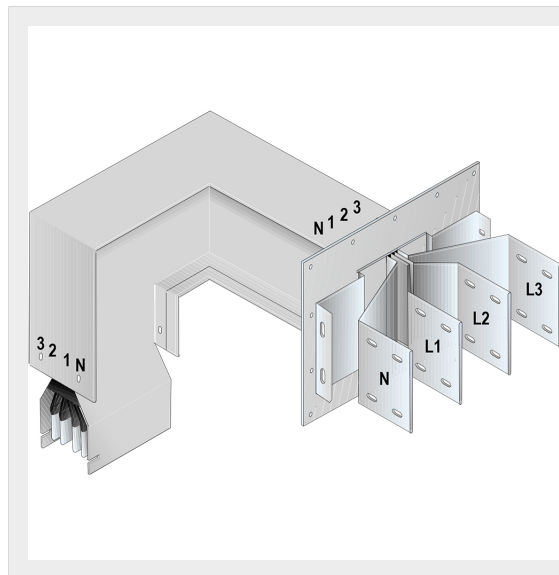

BTICINO > ZUCCHINI busbar > High power busbar > SCP Supercompact > Connection interface with horizontal + vertical elbow

**65281626P**

Busbar outlet element with horizontal + vertical elbow for busbar SCP - Type 3 Cu - In= 2000A

Technical features

Brand	BTicino
Standard reference	CEI EN 61439-6
Rated voltage	1000Vac
Rated current	2000A
Protection index	IP55
Series	SCP

Documentation

 [Busbar catalogue](#)