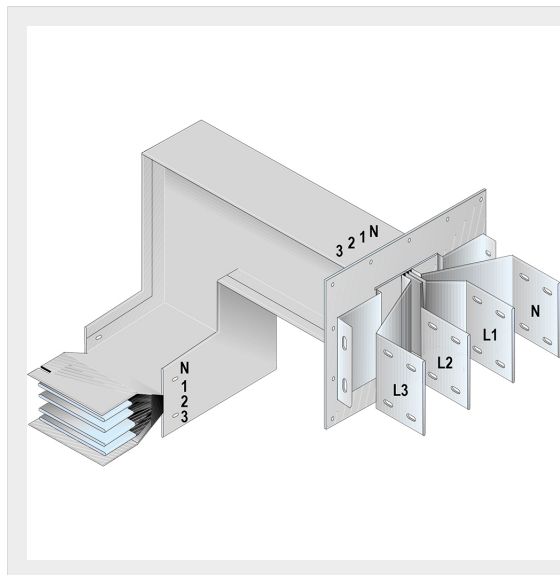

BTICINO &gt; ZUCCHINI busbar &gt; High power busbar &gt; SCP Supercompact &gt; Connection interface with vertical + horizontal elbow

## 65281521P

Busbar outlet element with vertical + horizontal elbow for busbar SCP - Type 3 Cu - In= 1000A