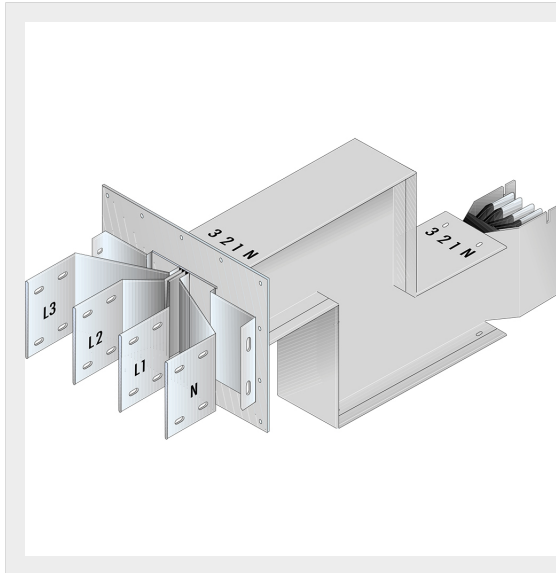

BTICINO > ZUCCHINI busbar > High power busbar > SCP Supercompact > Connection interface with double vertical elbow

65281453P

Busbar outlet element with double vertical elbow for busbar SCP
- Type 2 Cu - In= 1250A

Technical features

Brand	BTicino
Standard reference	CEI EN 61439-6
Rated voltage	1000Vac
Rated current	1250A
Protection index	IP55
Series	SCP

Documentation

 [Busbar catalogue](#)