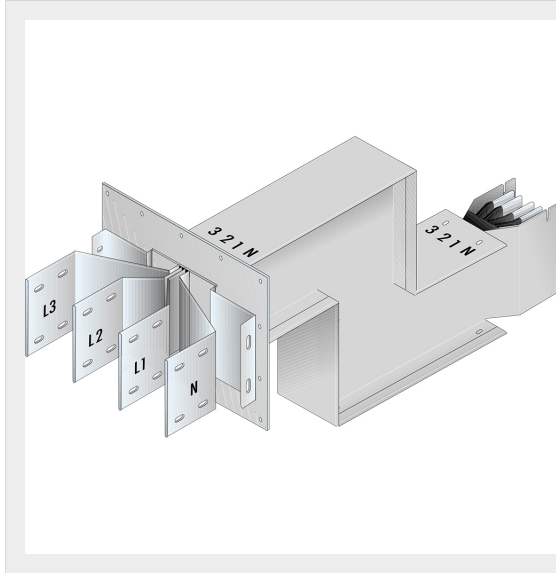

BTICINO > ZUCCHINI busbar > SCP Supercompact > Connection interface with double vertical elbow

65281450P

Busbar outlet element with double vertical elbow for busbar SCP
- Type 2 Cu - In= 800A

Technical features

Protection index	IP55
Standard reference	CEI EN 61439-6
Rated voltage	1000V
Rated current	800A
Series	SCP

Documentation

 [Busbar catalogue](#)