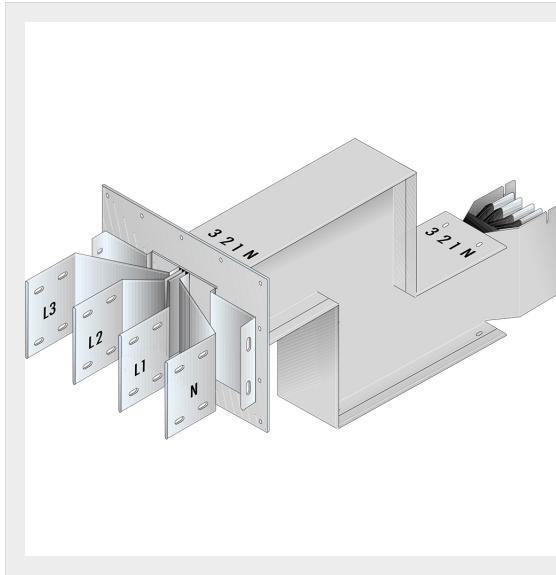

BTICINO &gt; ZUCCHINI busbar &gt; High power busbar &gt; SCP Supercompact &gt; Connection interface with double vertical elbow

## 65281450P

Busbar outlet element with double vertical elbow for busbar SCP  
- Type 2 Cu - In= 800A