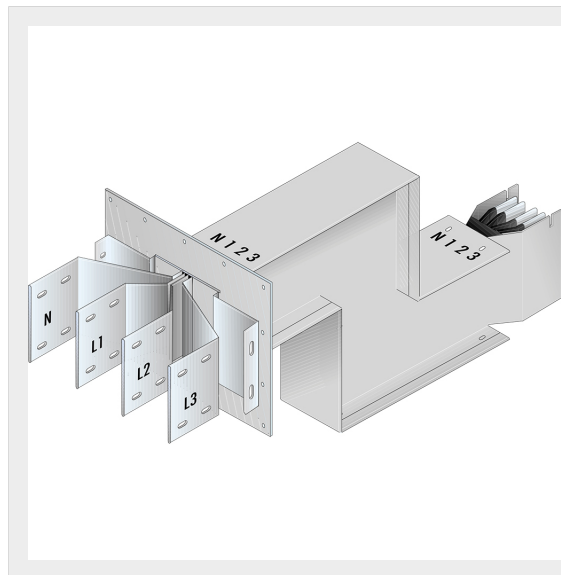

BTICINO > ZUCCHINI busbar > High power busbar > SCP Supercompact > Connection interface with double vertical elbow

65281443P

Busbar outlet element with double vertical elbow for busbar SCP
- Type 1 Cu - In= 1250A

Technical features

Brand	BTicino
Standard reference	CEI EN 61439-6
Rated voltage	1000Va.c.
Rated current	1250A
Protection index	IP55
Series	SCP

Documentation

 [Busbar catalogue](#)