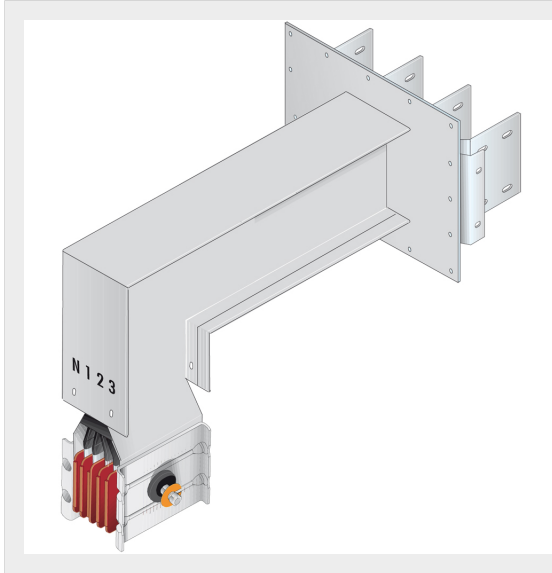

BTICINO > ZUCCHINI busbar > High power busbar > SCP Supercompact > Connection interface with vertical elbow

**65281426P**Busbar outlet element with vertical elbow for busbar SCP - Type
3 Cu - In= 2000A

Technical features

Brand	BTicino
Standard reference	CEI EN 61439-6
Rated voltage	1000V
Rated current	2000A
Protection index	IP55
Series	SCP

Documentation

 [Busbar catalogue](#)