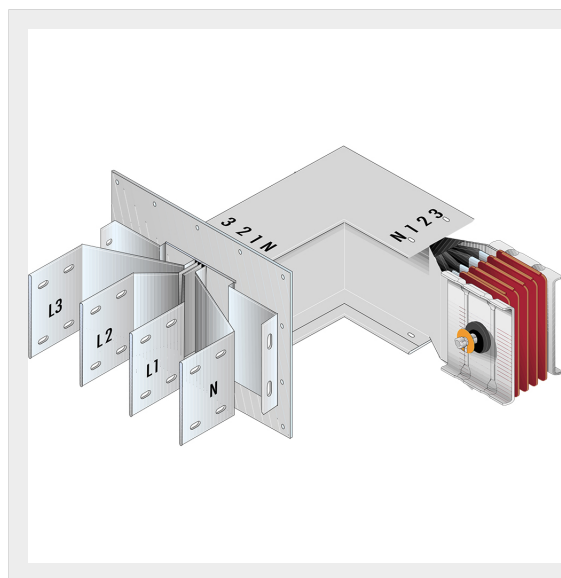

BTICINO &gt; ZUCCHINI busbar &gt; High power busbar &gt; SCP Supercompact &gt; Connection interface with horizontal elbow

## 65281336P

Busbar outlet element with horizontal elbow for busbar SCP -  
Type 4 Cu - In= 2000A