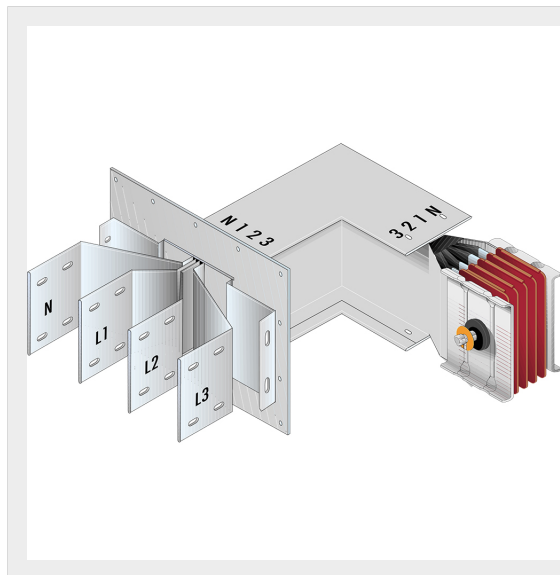

BTICINO &gt; ZUCCHINI busbar &gt; High power busbar &gt; SCP Supercompact &gt; Connection interface with horizontal elbow

## 65281326P

Busbar outlet element with horizontal elbow for busbar SCP -  
Type 3 Cu - In= 2000A