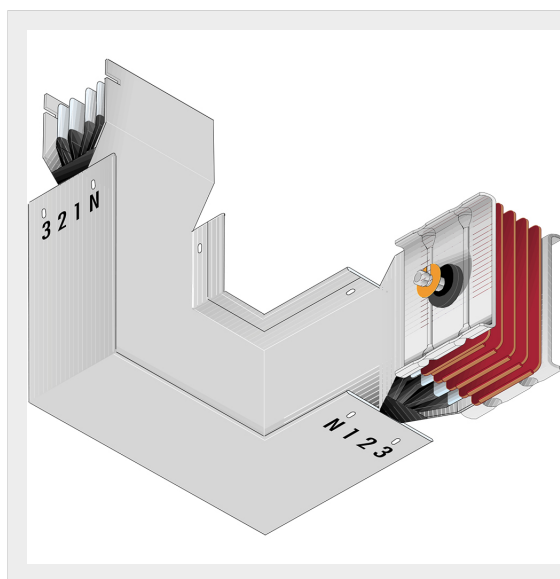

> SCP Supercompact > Double horizontal + vertical elbows

65280636P

Double horizontal + vertical elbows SCP - Type 4 Cu - In= 2000A

Technical features

Brand	BTicino
Standard reference	CEI EN 61439-6
Rated voltage	1000Vac
Rated current	2000A
Protection index	IP55
Series	SCP