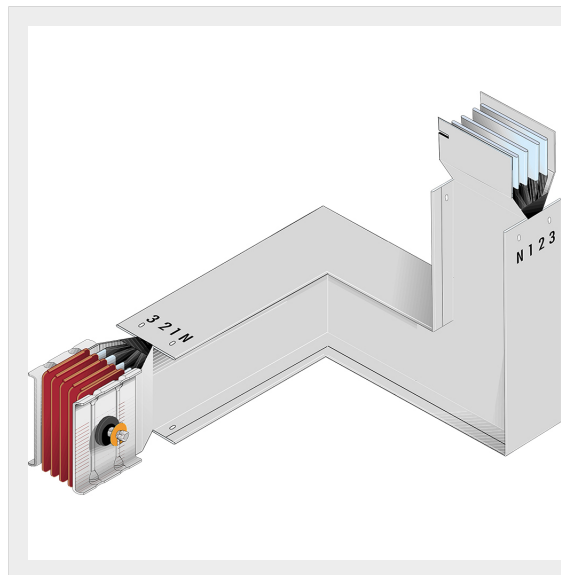

BTICINO &gt; ZUCCHINI busbar &gt; High power busbar &gt; SCP Supercompact &gt; Double horizontal + vertical elbows

**65280611P**

Double horizontal + vertical elbows SCP - Type 2 Cu - In= 1000A

## Technical features

Brand	BTicino
Standard reference	CEI EN 61439-6
Rated voltage	1000Vac
Rated current	1000A
Protection index	IP55
Series	SCP