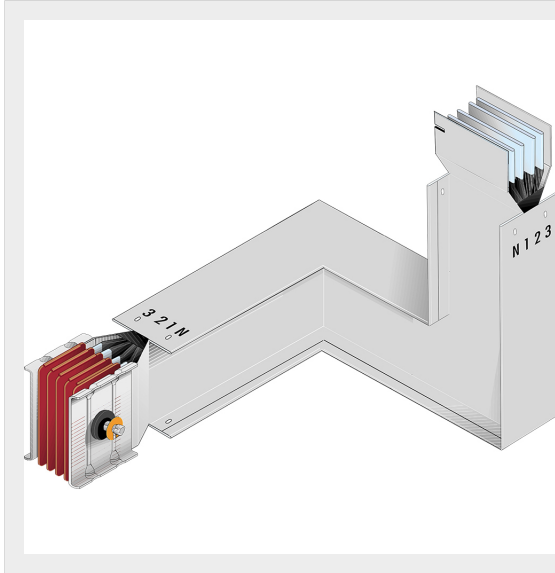

BTICINO > ZUCCHINI busbar > SCP Supercompact > Double horizontal + vertical elbows

65280611P

Double horizontal + vertical elbows SCP - Type 2 Cu - In= 1000A

Technical features

Protection index	IP55
Standard reference	CEI EN 61439-6
Rated voltage	1000V
Rated current	1000A
Series	SCP