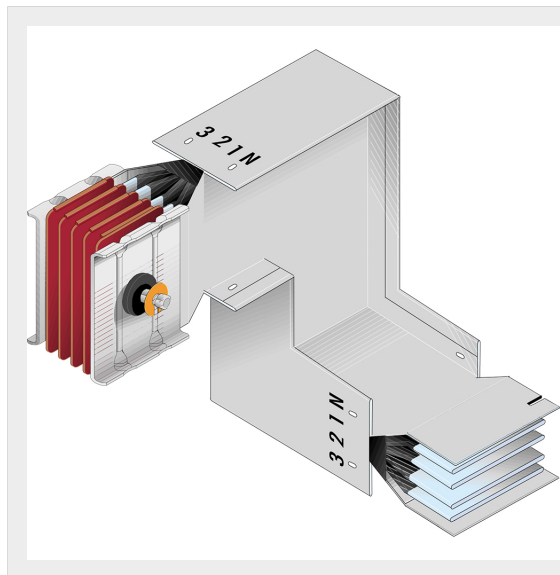

BTICINO &gt; ZUCCHINI busbar &gt; High power busbar &gt; SCP Supercompact &gt; Double vertical + horizontal elbows

**65280535P**

Double vertical + horizontal elbows SCP - Type 4 Cu - In= 1600A

## Technical features

Brand	BTicino
Standard reference	CEI EN 61439-6
Rated voltage	1000Va.c.
Rated current	1600A
Protection index	IP55
Series	SCP