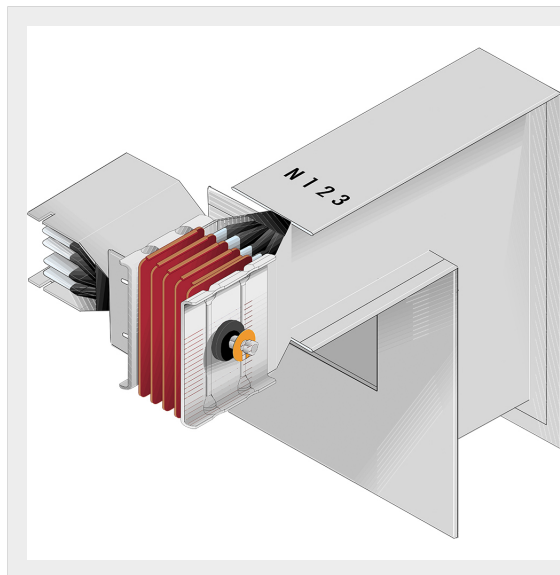

BTICINO &gt; ZUCCHINI busbar &gt; High power busbar &gt; SCP Supercompact &gt; Double vertical + horizontal elbows

**65280513P**

Double vertical + horizontal elbows SCP - Type 2 Cu - In= 1250A

## Technical features

Brand	BTicino
Standard reference	CEI EN 61439-6
Rated voltage	1000Va.c.
Rated current	1250A
Protection index	IP55
Series	SCP