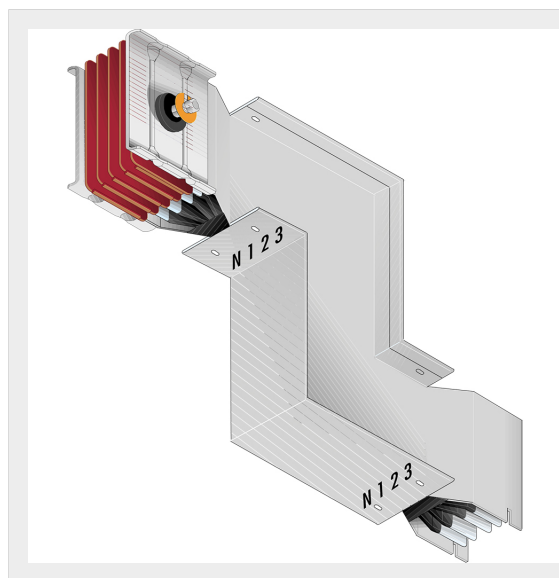

BTICINO > ZUCCHINI busbar > High power busbar > SCP Supercompact > Double vertical elbows

**65280443P**

Double vertical elbow (right) SCP - Type 2 Cu - In= 1250A

Technical features

Brand	BTicino
Standard reference	CEI EN 61439-6
Rated voltage	1000V
Rated current	1250A
Protection index	IP55
Series	SCP