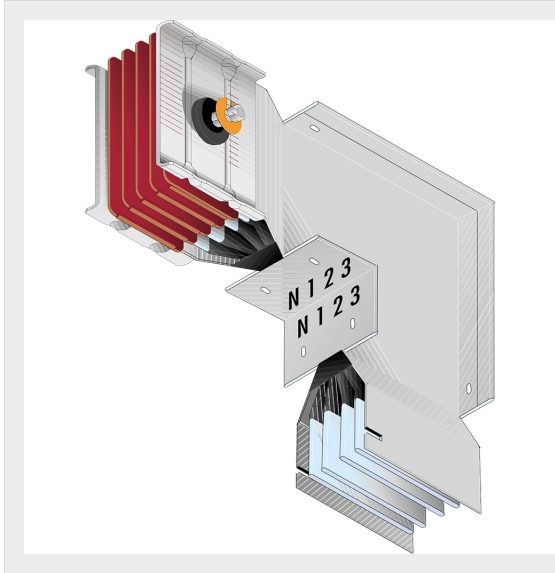

BTICINO > ZUCCHINI busbar > SCP Supercompact > Vertical elbows

65280406P

Vertical elbow (right) SCP - Type 2 - Standard Cu - In= 2000A

Technical features

Protection index	IP55
Standard reference	CEI EN 61439-6
Rated voltage	1000V
Rated current	2000A
Series	SCP