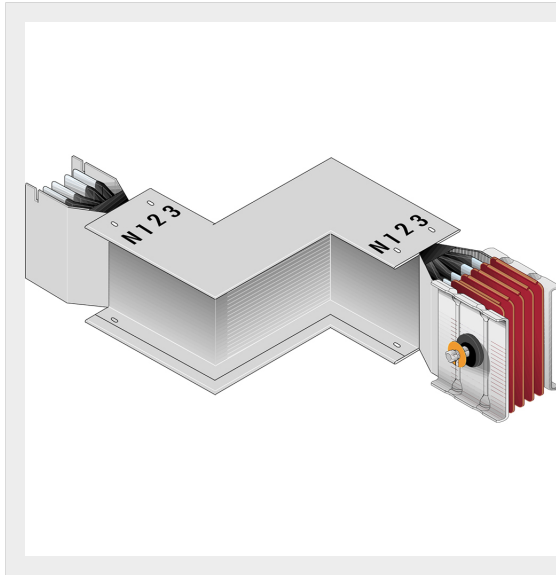

BTICINO > ZUCCHINI busbar > High power busbar > SCP Supercompact > Double horizontal elbows

**65280356P**

Double horizontal elbow (left) SCP - Type 2 Cu - In= 2000A

Technical features

Brand	BTicino
Standard reference	CEI EN 61439-6
Rated voltage	1000Va.c.
Rated current	2000A
Protection index	IP55
Series	SCP