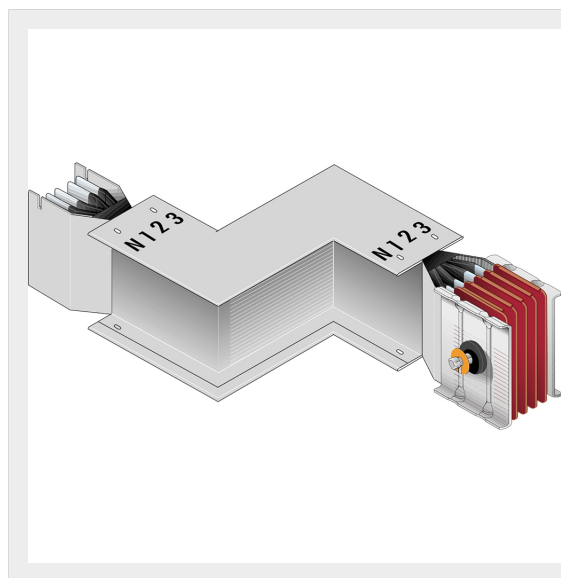

BTICINO > ZUCCHINI busbar > High power busbar > SCP Supercompact > Double horizontal elbows

**65280355P**

Double horizontal elbow (left) SCP - Type 2 Cu - In= 1600A

Technical features

Brand	BTicino
Standard reference	CEI EN 61439-6
Rated voltage	1000Vac
Rated current	1600A
Protection index	IP55
Series	SCP