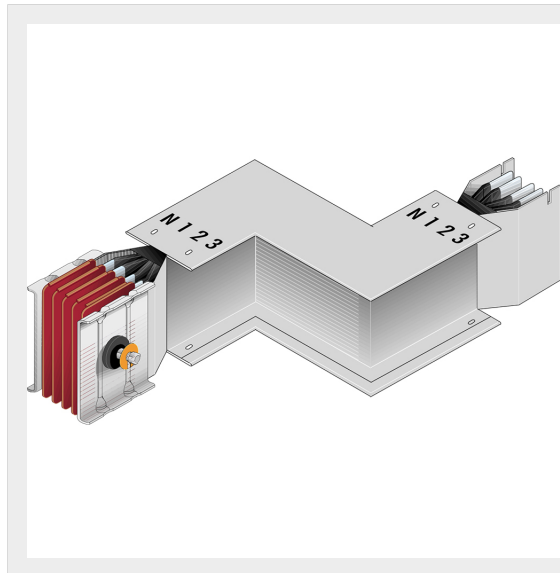

BTICINO > ZUCCHINI busbar > SCP Supercompact > Double horizontal elbows

65280346P

Double horizontal elbow (right) SCP - Type 1 Cu - In= 2000A

## Technical features

Protection index	IP55
Standard reference	CEI EN 61439-6
Rated voltage	1000V
Rated current	2000A
Series	SCP