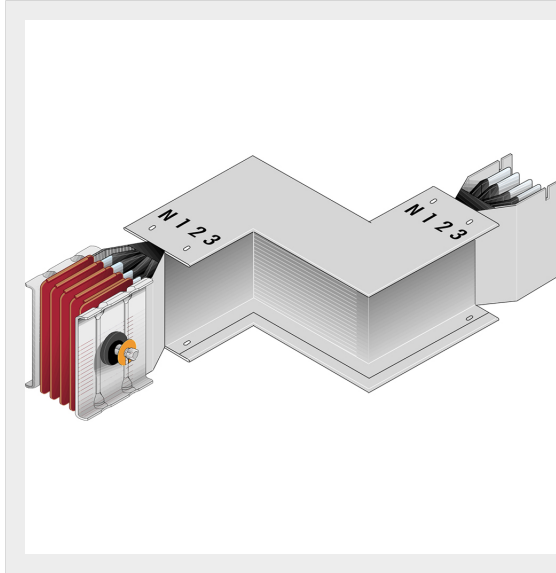

BTICINO > ZUCCHINI busbar > High power busbar > SCP Supercompact > Double horizontal elbows

**65280346P**

Double horizontal elbow (right) SCP - Type 1 Cu - In= 2000A

Technical features

Brand	BTicino
Standard reference	CEI EN 61439-6
Rated voltage	1000V
Rated current	2000A
Protection index	IP55
Series	SCP