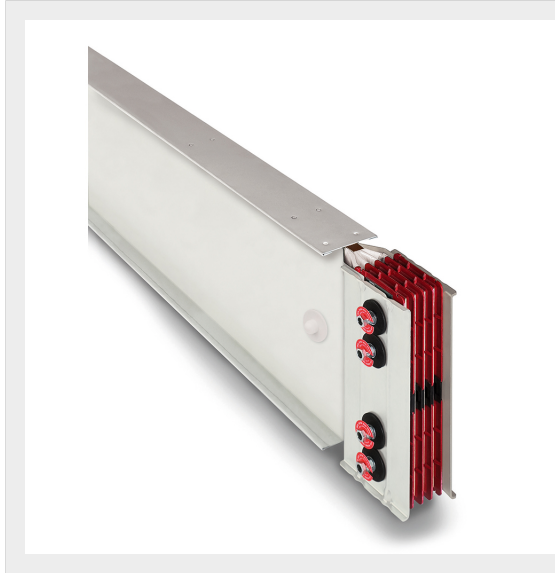

BTICINO > ZUCCHINI busbar > High power busbar > SCP Supercompact > Straight elements for transport

**65280106P**

Straight element for transport SCP Cu - length 3m - In= 2000A

Technical features

Brand	BTicino
Standard reference	CEI EN 61439-6
Rated voltage	1000Vac
Rated current	2000A
Protection index	IP55
Length	3m
Series	SCP