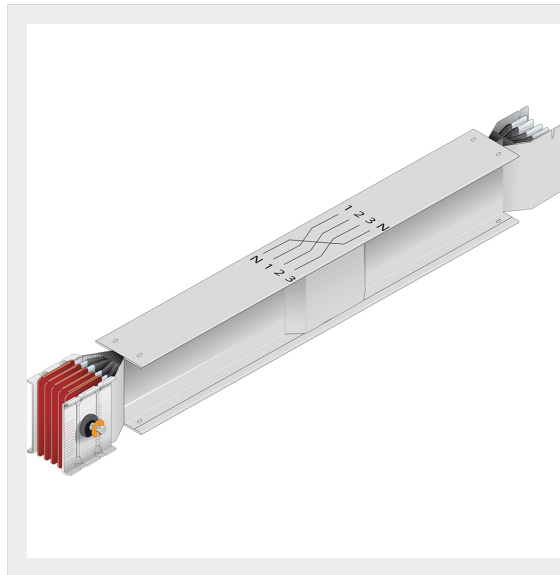

BTICINO > ZUCCHINI busbar > SCP Supercompact > Straight elements with neutral jump

60397147P

Straight element with neutral jump SCP AI - In= 4000A - double bar

## Technical features

Protection index	IP55
Standard reference	CEI EN 61439-6
Rated voltage	1000V
Rated current	4000A
Series	SCP