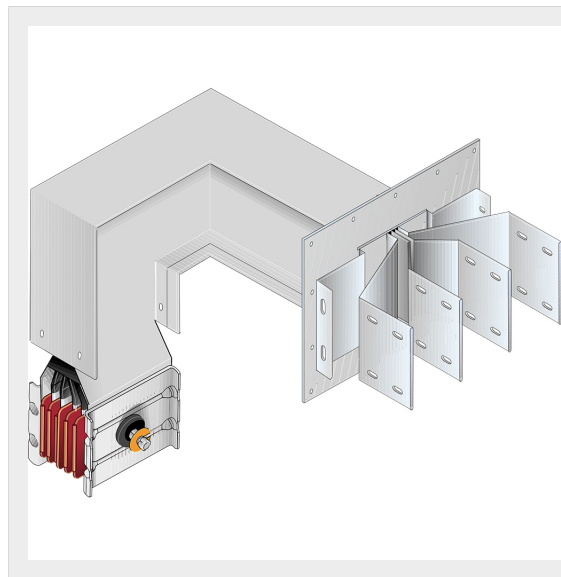

BTICINO > ZUCCHINI busbar > SCP Supercompact > Connection interface with horizontal + vertical elbow

60391667P

Busbar outlet element with horizontal + vertical elbow for busbar SCP - Type 7 AI - In= 4000A - double bar

Technical features

Protection index	IP55
Standard reference	CEI EN 61439-6
Rated voltage	1000V
Rated current	4000A
Series	SCP

Documentation

 [Busbar catalogue](#)