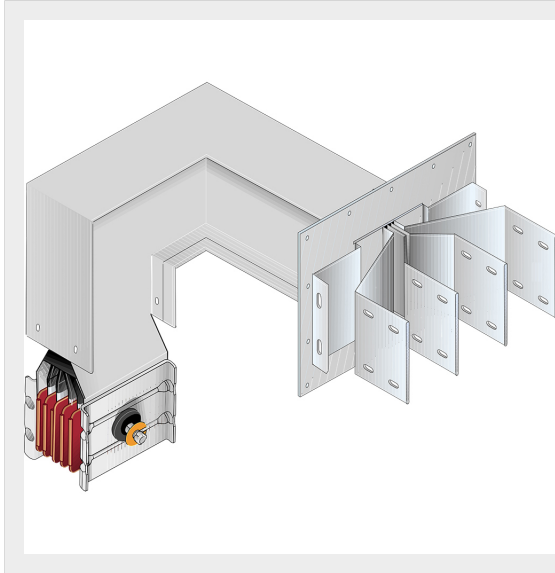

BTICINO > ZUCCHINI busbar > High power busbar > SCP Supercompact > Connection interface with horizontal + vertical elbow

**60391667P**

Busbar outlet element with horizontal + vertical elbow for busbar SCP - Type 7 AI - In= 4000A - double bar

Technical features

Brand	BTicino
Standard reference	CEI EN 61439-6
Rated voltage	1000V
Rated current	4000A
Protection index	IP55
Series	SCP

Documentation

 [Busbar catalogue](#)