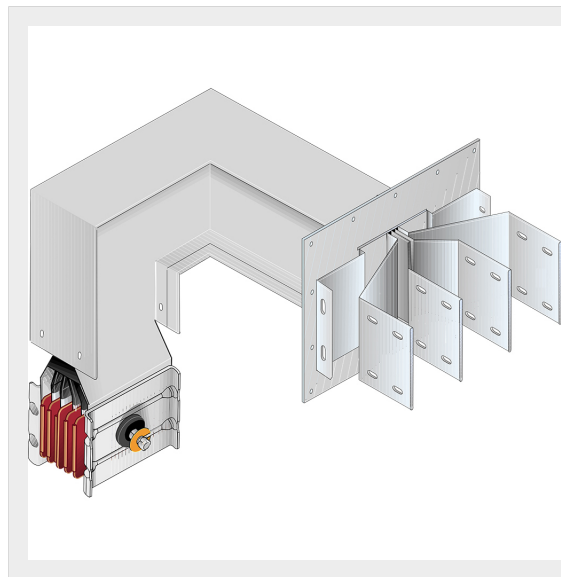

BTICINO > ZUCCHINI busbar > SCP Supercompact > Connection interface with horizontal + vertical elbow

60391664P

Busbar outlet element with horizontal + vertical elbow for busbar SCP - Type 7 AI - In= 2500A - double bar

Technical features

Protection index	IP55
Standard reference	CEI EN 61439-6
Rated voltage	1000V
Rated current	2500A
Series	SCP

Documentation

 [Busbar catalogue](#)