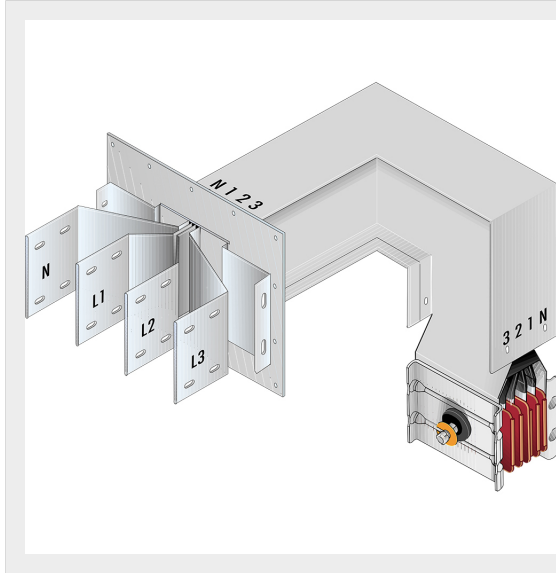

BTICINO &gt; ZUCCHINI busbar &gt; High power busbar &gt; SCP Supercompact &gt; Connection interface with horizontal + vertical elbow

**60391644P**

Busbar outlet element with horizontal + vertical elbow for busbar SCP - Type 5 AI - In= 2500A - double bar

## Technical features

Brand	BTicino
Standard reference	CEI EN 61439-6
Rated voltage	1000V
Rated current	2500A
Protection index	IP55
Series	SCP