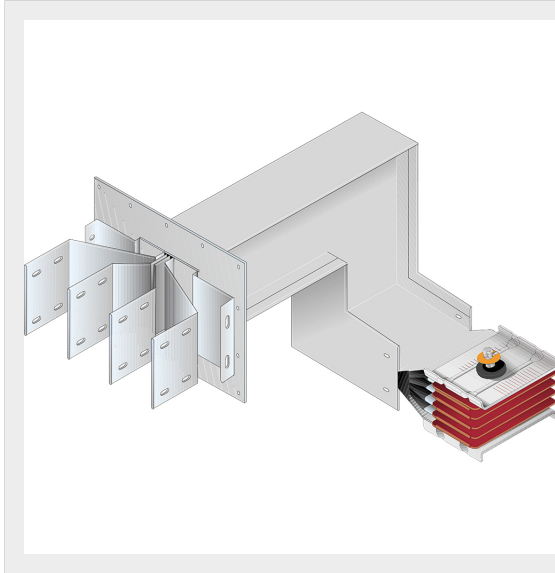

BTICINO &gt; ZUCCHINI busbar &gt; High power busbar &gt; SCP Supercompact &gt; Connection interface with vertical + horizontal elbow

**60391577P**

Busbar outlet element with vertical + horizontal elbow for busbar SCP - Type 8 AI - In= 4000A - double bar

## Technical features

Brand	BTicino
Standard reference	CEI EN 61439-6
Rated voltage	1000V
Rated current	4000A
Protection index	IP55
Series	SCP