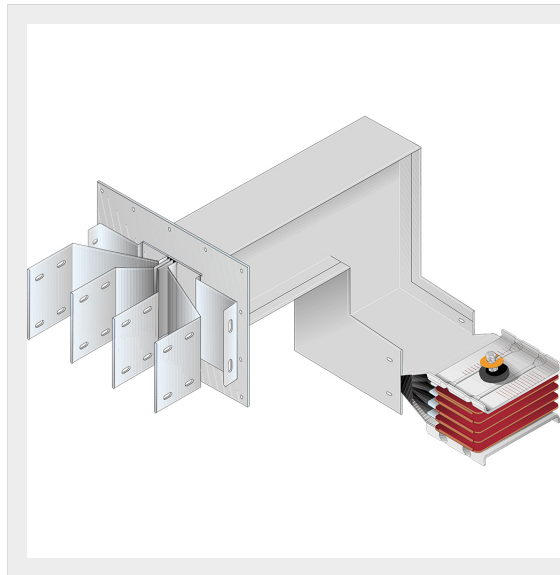

BTICINO &gt; ZUCCHINI busbar &gt; High power busbar &gt; SCP Supercompact &gt; Connection interface with vertical + horizontal elbow

**60391576P**

Busbar outlet element with vertical + horizontal elbow for busbar SCP - Type 8 AI - In= 3200A - double bar

## Technical features

Brand	BTicino
Standard reference	CEI EN 61439-6
Rated voltage	1000Vac
Rated current	3200A
Protection index	IP55
Series	SCP