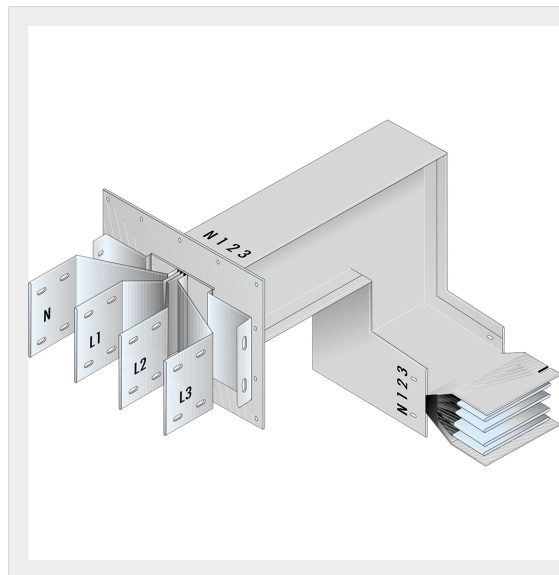

BTICINO &gt; ZUCCHINI busbar &gt; High power busbar &gt; SCP Supercompact &gt; Connection interface with vertical + horizontal elbow

**60391504P**

Busbar outlet element with vertical + horizontal elbow for busbar SCP - Type 1 AI - In= 2500A - double bar

## Technical features

Brand	BTicino
Standard reference	CEI EN 61439-6
Rated voltage	1000V
Rated current	2500A
Protection index	IP55
Series	SCP