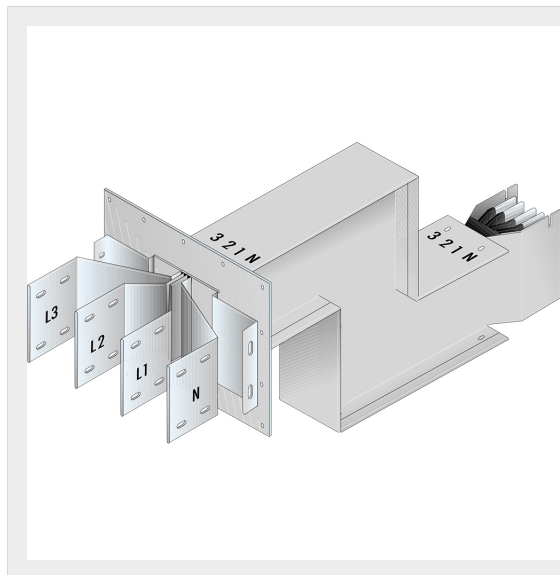

BTICINO > ZUCCHINI busbar > High power busbar > SCP Supercompact > Connection interface with double vertical elbow

**60391454P**

Busbar outlet element with double vertical elbow for busbar SCP
- Type 2 AI - In= 2500A - double bar

Technical features

Brand	BTicino
Standard reference	CEI EN 61439-6
Rated voltage	1000V
Rated current	2500A
Protection index	IP55
Series	SCP

Documentation

 [Busbar catalogue](#)